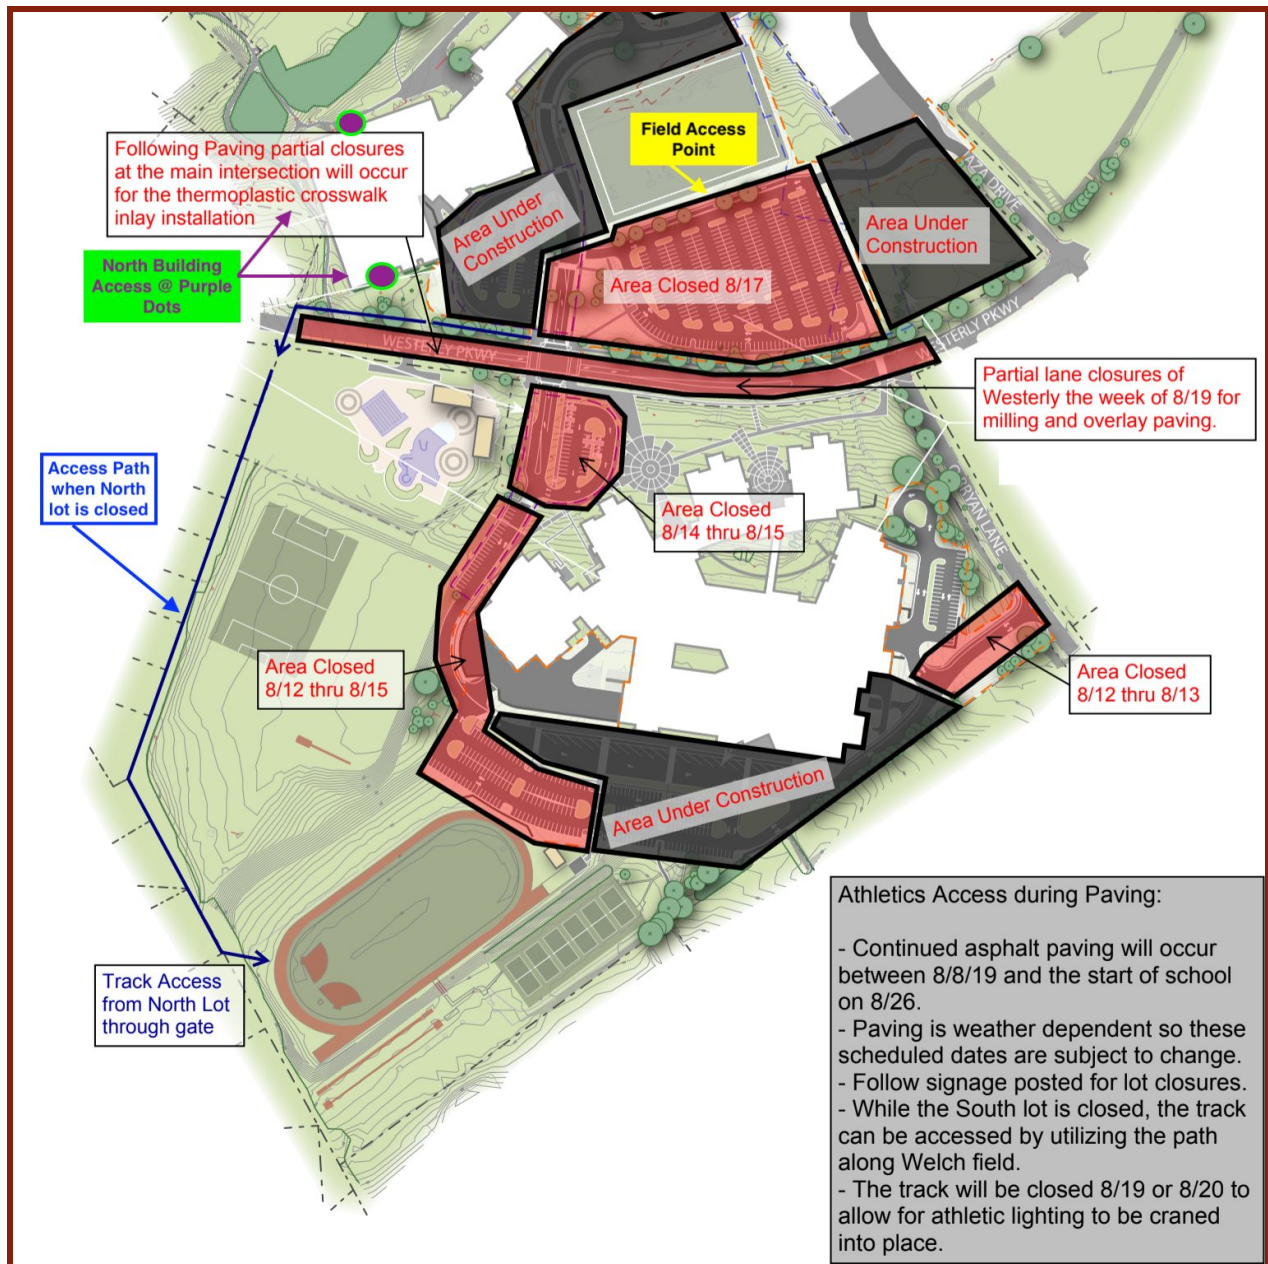

Training Room:

- We will be operating solely out of the North Training Room until the new training room is complete in the new high school.
- Once the new room is complete, we will operate out of BOTH locations.

If you have any questions or concerns, please call or stop by our office in the new HS (B024).

Thank you for your attention to this. We are excited for another enjoyable and successful year with all of our sports teams and athletes.

Go win the day!

Sincerely,

Mrs. Fiorante, Mrs. Fiore, Mr. Crispell, & Mr. Weakland